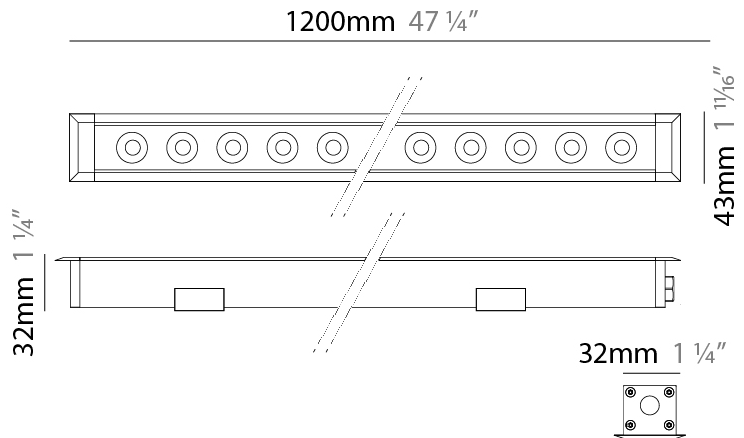

MINI CORNICHE RECESSED

E91639-

base number   -
Finish Options   Lens Options

1. To build a product code in our configurator select the specify button on the base model # product page
2. To build a manual product code on this datasheet choose from the options listed below in blue font and add the suffix to the base model #

GENERAL

Series: Mini Corniche
Brand: Platek
Division: Exterior
Mounting Type: Recessed
Mounting Location: In-Ground
Subcategory: Walk Over

PHYSICAL

Shape: Rectangle
Length (mm): 1220
Length (in): 48 ¹/₃₂
Width (mm): 43
Width (in): 1 ⁵/₈
Height (mm): 32
Height (in): 1 ¹/₂
Light Distribution: Uplight
Screws: A4 stainless steel
Diffuser: Clear tempered glass
Gasket: Gore-Tex valve to prevent condensation
Fixture Finish: [BLK / WHI / GRY / COR / ANT / BRZ](#)
Fixture Material: Extruded Aluminum

ELECTRICAL

Lamp Type: LED
Total Output Wattage (W): 46
Dimming: Bluetooth technology or DMX
Control Gear: DMX
Driver Included: No
Driver Location: Remote
Driver Type: Constant Current - Universal
Driver Class: Class 2
Input Voltage (V): 120 - 277
Constant Current (MA): 500

LED

Number of LEDs: 32
Color Temperature (°K): RGBW
CRI: >80 CRI
Lamp Life (hrs): 60000
Special LEDs offerings: RGBW

OPTICAL

Optic°: [26 / 47 / ELL](#)

RATINGS AND CERTIFICATIONS

Certified By: Certified for North American Standards
IP rating: IP67
IK Rating: IK07
Bug Rating: B1 U0 G0

PROJECT	_____
TYPE	_____
SPECIFIER	_____
QUANTITY	_____
DATE	_____