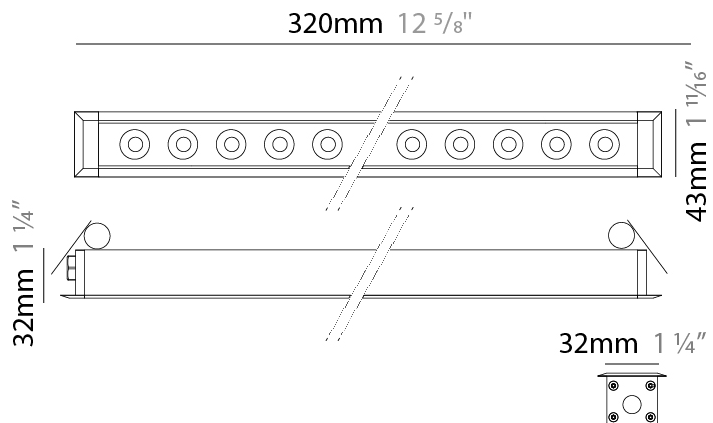

1. To build a product code in our configurator select the specify button on the base model # product page
2. To build a manual product code on this datasheet choose from the options listed below in blue font and add the suffix to the base model #

GENERAL

Series: Mini Corniche
Brand: Platek
Division: Exterior
Mounting Type: Recessed
Mounting Location: Ceiling
Subcategory: Downlight

PHYSICAL

Shape: Rectangle
Length (mm): 320
Length (in): 12 5/8
Width (mm): 43
Width (in): 1 7/16
Height (mm): 32
Height (in): 1 1/4
Ceiling Thickness (mm): 2 - 13
Ceiling Thickness (in): 1/16 - 1/2
Light Distribution: Downlight
Weight (kg): 0.8
Weight (lbs): 1.76
Diffuser: Clear tempered glass
Gasket: Gore-Tex valve to prevent condensation
Fixture Finish: [BLK](#) / [WHI](#) / [GRY](#) / [COR](#) / [ANT](#) / [BRZ](#)
Fixture Material: Extruded Aluminum
Cut-out Measurements: 36mm / 1 7/16" x 310mm / 12 3/16"

ELECTRICAL

Lamp Type: LED
Total Output Wattage (W): 11.5
Dimming: Bluetooth technology or DMX
Control Gear: DMX
Driver Included: No
Driver Location: Remote
Driver Type: Constant Current - Universal
Driver Class: Class 2
Input Voltage (V): 120 - 277
Constant Current (MA): 500

LED

Number of LEDs: 8
Color Temperature (°K): RGBW
CRI: >80 CRI
Lamp Life (hrs): 60000
Special LEDs offerings: RGBW

OPTICAL

Optic°: [26](#) / [40](#) / [ELL](#)

RATINGS AND CERTIFICATIONS

Certified By: Certified for North American Standards
IP rating: IP65
IK Rating: IK07
Bug Rating: B1 U0 G0